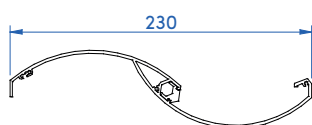

COLORIS

7016 ST 9016 ST

Tous les autres
RAL en option

DIMENSIONS MAXIMALES

Largeur	4 m
Longueur	6 m

CHÉNEAU

LAMES

A diagram showing a diamond shape with a plus sign inside, connected by a vertical line to the text 'Lames rétractables'. A long arrow points from this diamond to the retractable slats of the pergola roof.