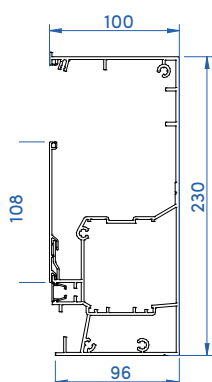

COLORIS

7016 ST 9016 ST

Tous les autres
RAL en option

DIMENSIONS MAXIMALES

Largeur	4 m
Longueur	6 m

CHÉNEAU

LAMES

A diagram showing a diamond shape with a plus sign inside, connected by a vertical line to the text 'Lames rétractables'. A long arrow points from this diamond to the retractable slats of the pergola roof.